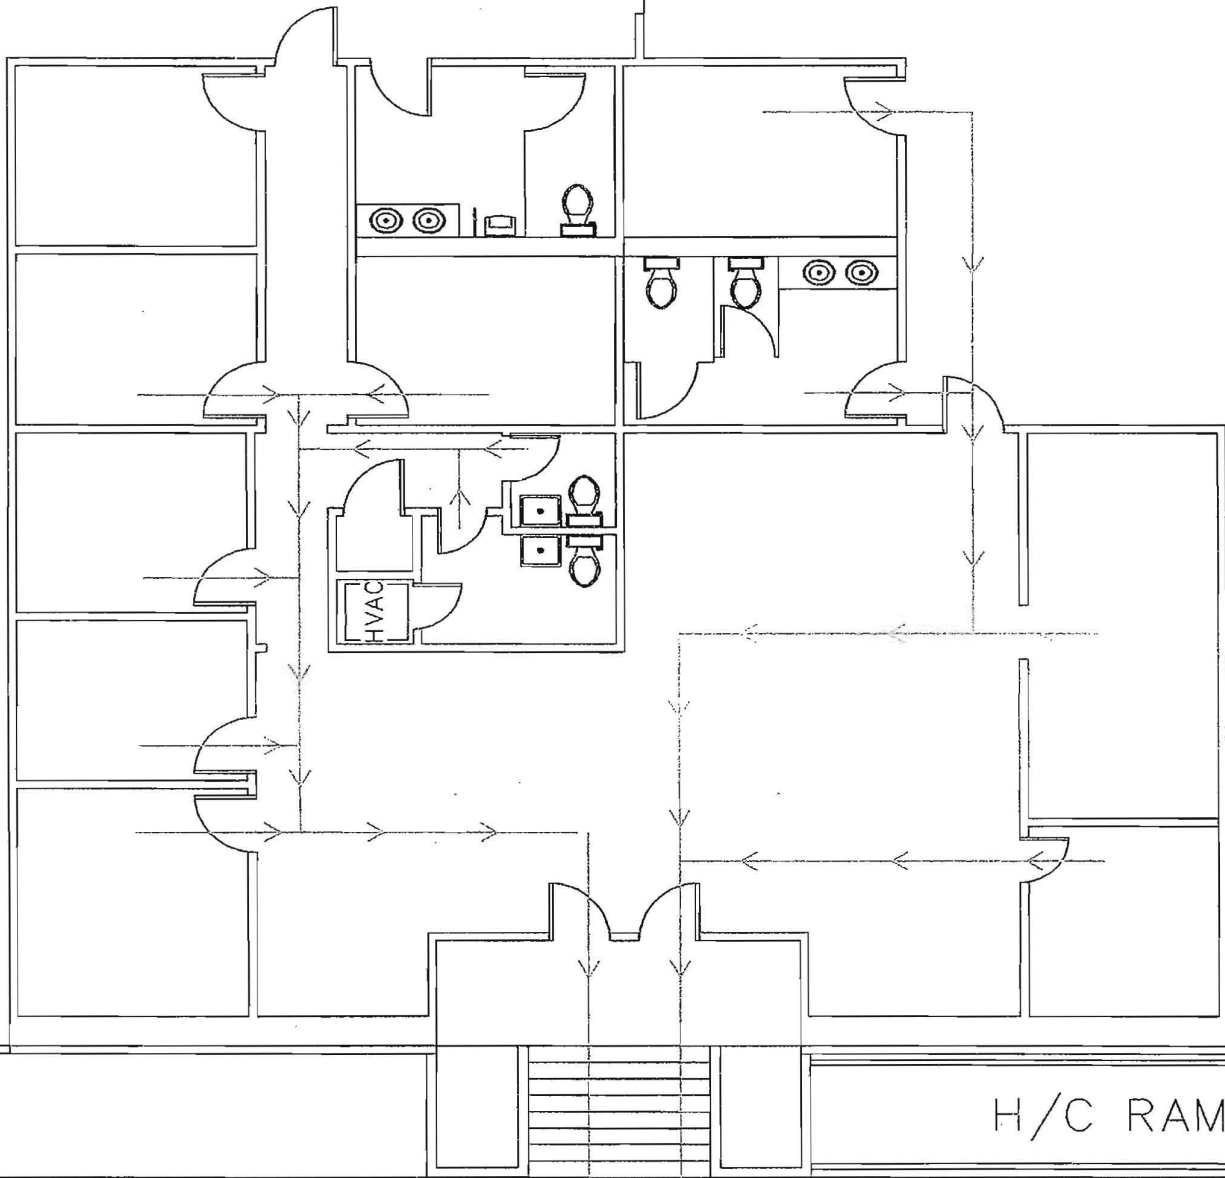

**9009-9011 Directors Row  
Dallas, TX 75247  
Current Floor Plan**

← EXISTING SIDEWALK →

H/C RAMP